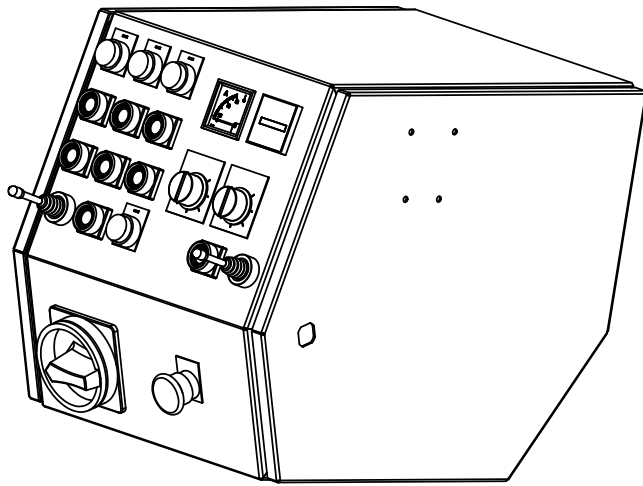

EBE 500 E - Global Upgrade kit E03218

**Electrobox 500E Global
E03127**

**Weightbox
E03191**

**Weight (4x)
E03185**

**Weld plates (2x)
E03219**

**Handle
E03184**